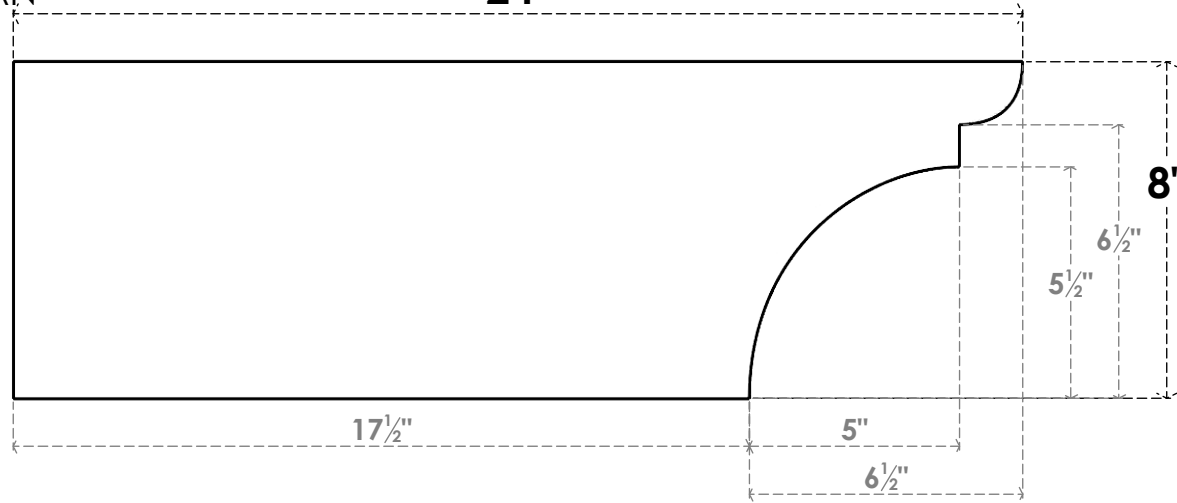

ITEM NUMBER: RFTURO040X08000X24000X008YOR00RCPR

4"W X 8"H X 24"L TIMBERTHANE ROUGH CEDAR YORKTOWN FAUX WOOD OPEN RAFTER TAIL, 8"L
END, PRIMED TAN

SIDE PROFILE

FRONT PROFILE

ISOMETRIC

GENERATED DATE : 03/02/2023