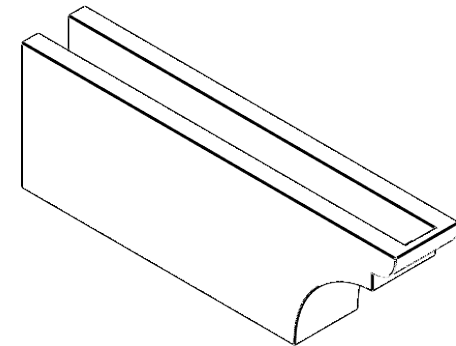

ITEM NUMBER: RFTURO040X08000X24000X008YOR00RCPR

4"W X 8"H X 24"L TIMBERTHANE ROUGH CEDAR YORKTOWN FAUX WOOD OPEN RAFTER TAIL, 8"L
END, PRIMED TAN

SIDE PROFILE

FRONT PROFILE

ISOMETRIC

GENERATED DATE : 03/02/2023

EKENA MILLWORK
2300 WEST MAIN ST.
CLARKSVILLE, TX 75426
TOLL FREE: 866-607-0453
WWW.EKENAMILLWORK.COM

NOTES

1. INSTALLATION TO BE COMPLETED IN ACCORDANCE WITH MANUFACTURER'S SPECIFICATIONS.
2. DRAWING MAY NOT BE TO SCALE
3. THIS DRAWING IS INTENDED FOR DESIGN AND PLANNING PURPOSES ONLY.
4. ALL INFORMATION CONTAINED HEREIN WAS CURRENT AT THE TIME OF DEVELOPMENT BUT MUST BE REVIEWED AND APPROVED BY THE PRODUCT MANUFACTURER TO BE CONSIDERED ACCURATE.
5. TIMBERTHANE ARCHITECTURAL PRODUCTS ARE MADE FROM HIGH DENSITY URETHANE AND COME FACTORY PRIMED