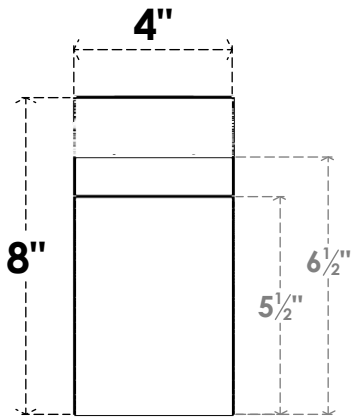

ITEM NUMBER: RFTURO040X08000X24000X008YOR00RCPR

4"W X 8"H X 24"L TIMBERTHANE ROUGH CEDAR YORKTOWN FAUX WOOD OPEN RAFTER TAIL, 8"L
END, PRIMED TAN

SIDE PROFILE

FRONT PROFILE

ISOMETRIC

GENERATED DATE : 03/02/2023